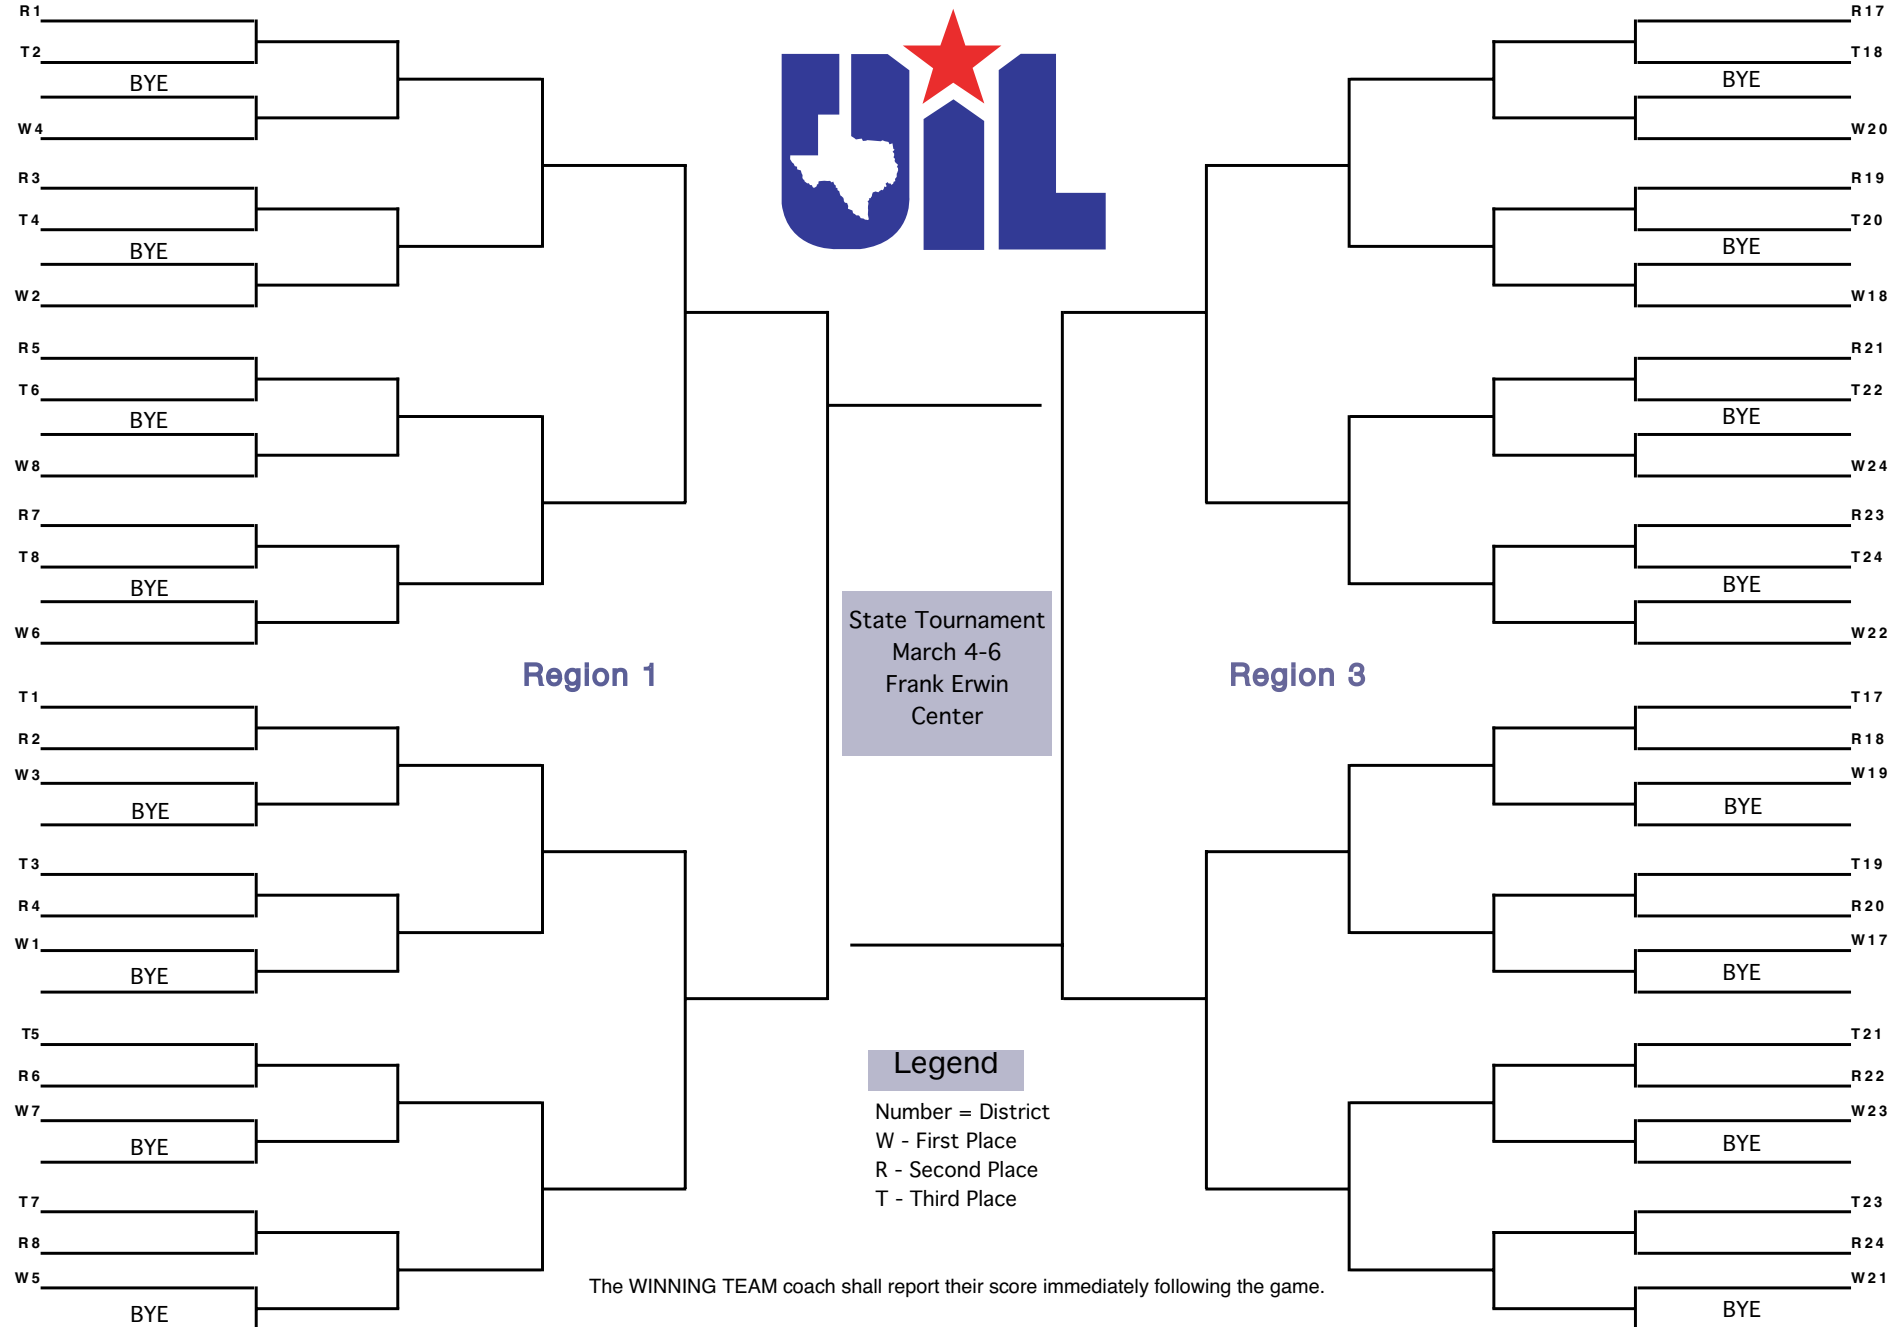

# 2010 Girls' Basketball Conference 1A Division 1

Bidistrict  
Feb 15, 16

Area  
Feb 18-20

Regional  
Quarterfinal  
Feb 22, 23

Regional  
Semifinal  
Feb 26

Regional  
Final  
Feb 27

Regional  
Final  
Feb 27

Regional  
Semifinal  
Feb 26

Regional  
Quarterfinal  
Feb 22, 23

Area  
Feb 18-20

Bidistrict  
Feb 15, 16