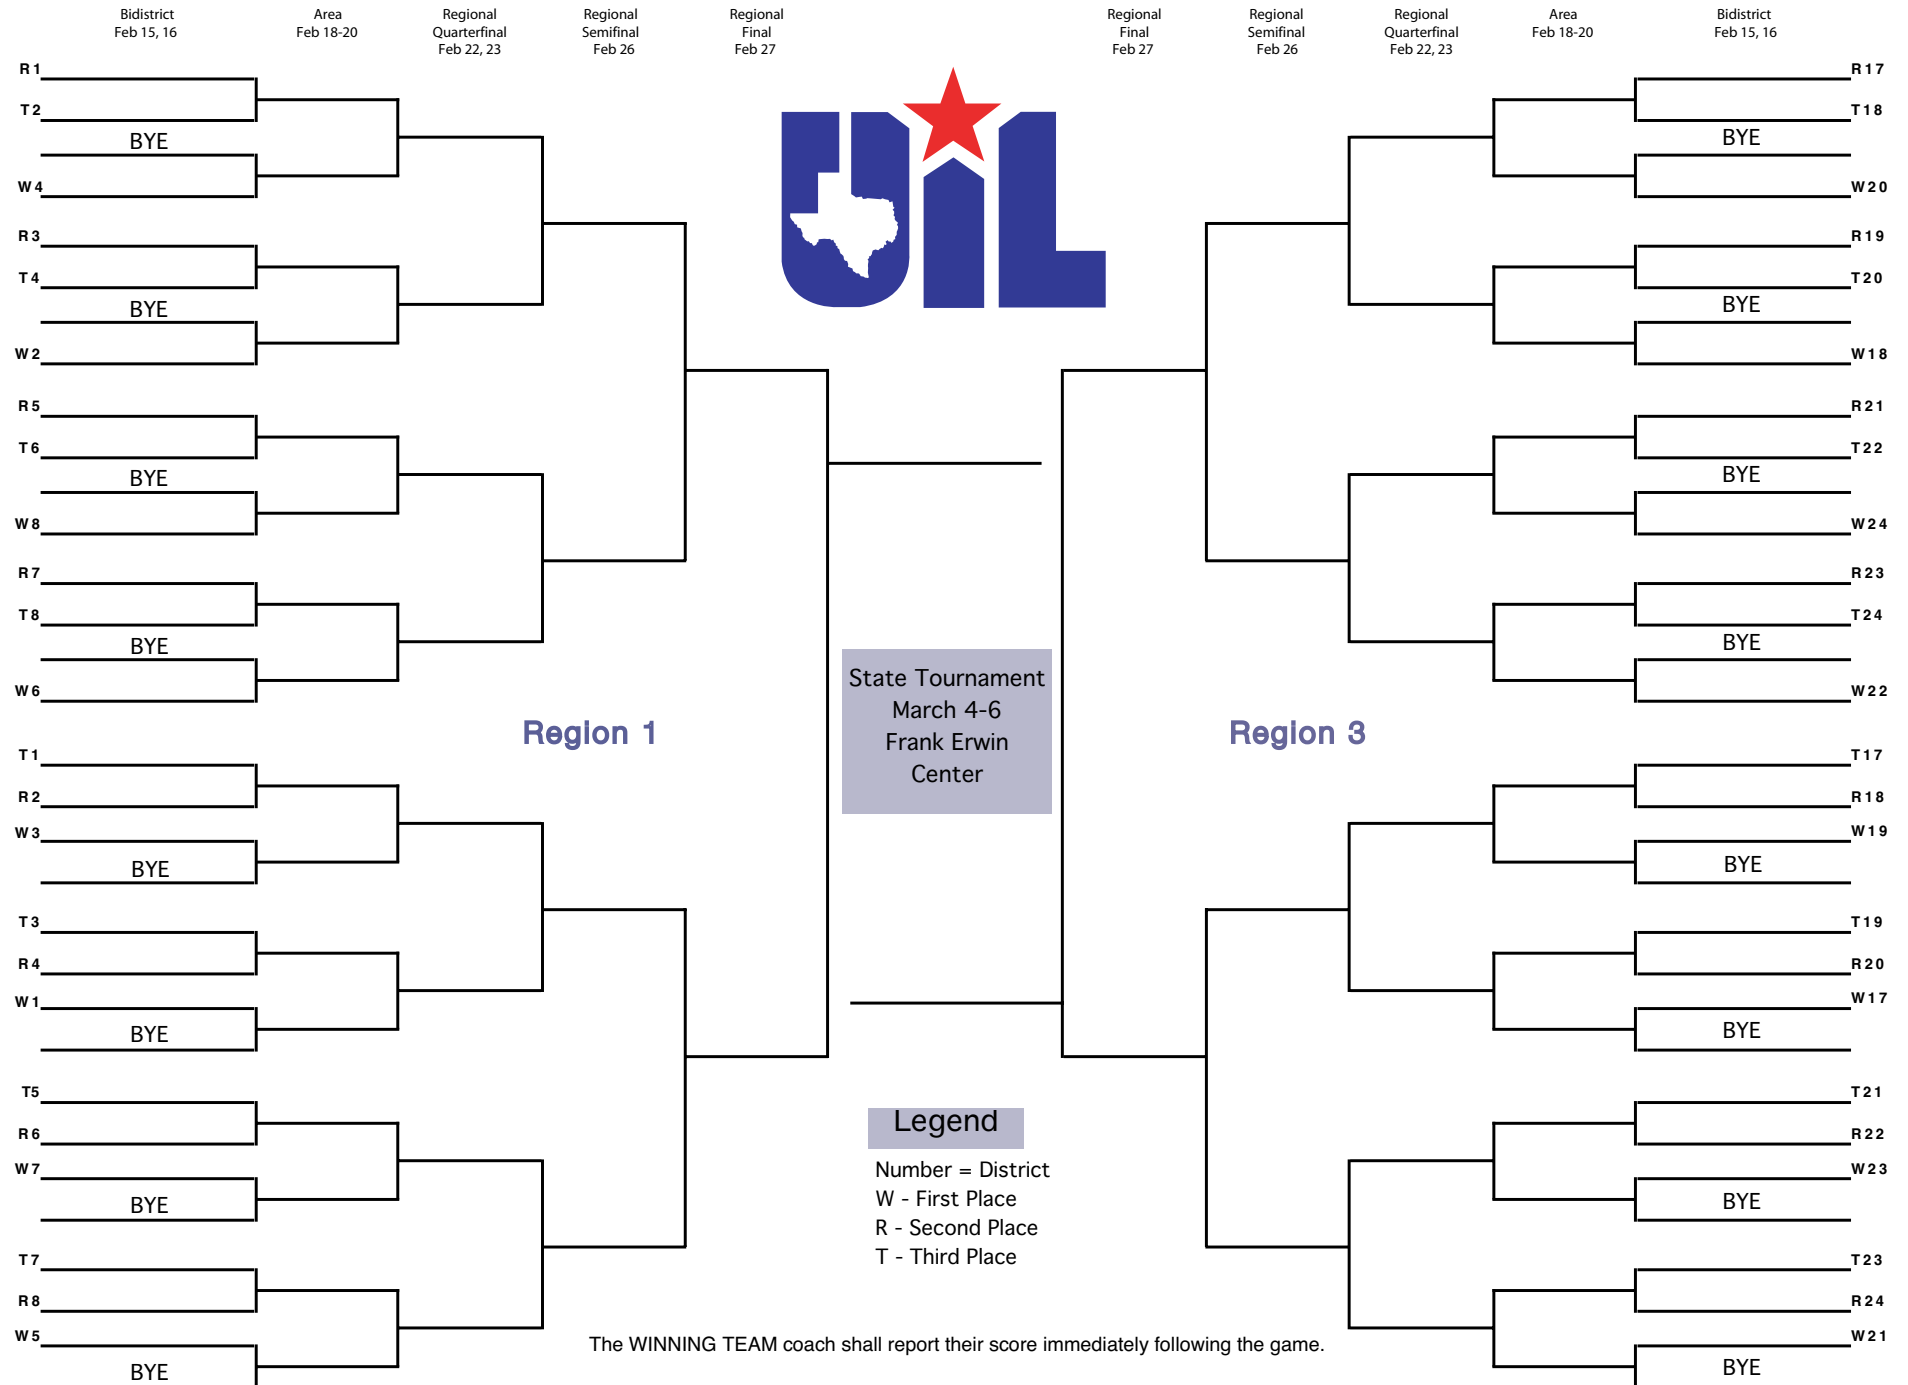

2010 Girls' Basketball Conference 2A

State Tournament
 March 4-6
 Frank Erwin
 Center

Region 1

Region 3

Bidistrict
Feb 15, 16

Area
Feb 18-20

Regional
Quarterfinal
Feb 22, 23

Regional
Semifinal
Feb 26

Regional
Final
Feb 27

Regional
Final
Feb 27

Regional
Semifinal
Feb 26

Regional
Quarterfinal
Feb 22, 23

Area
Feb 18-20

Bidistrict
Feb 15, 16

2010 Girls' Basketball Conference 2A